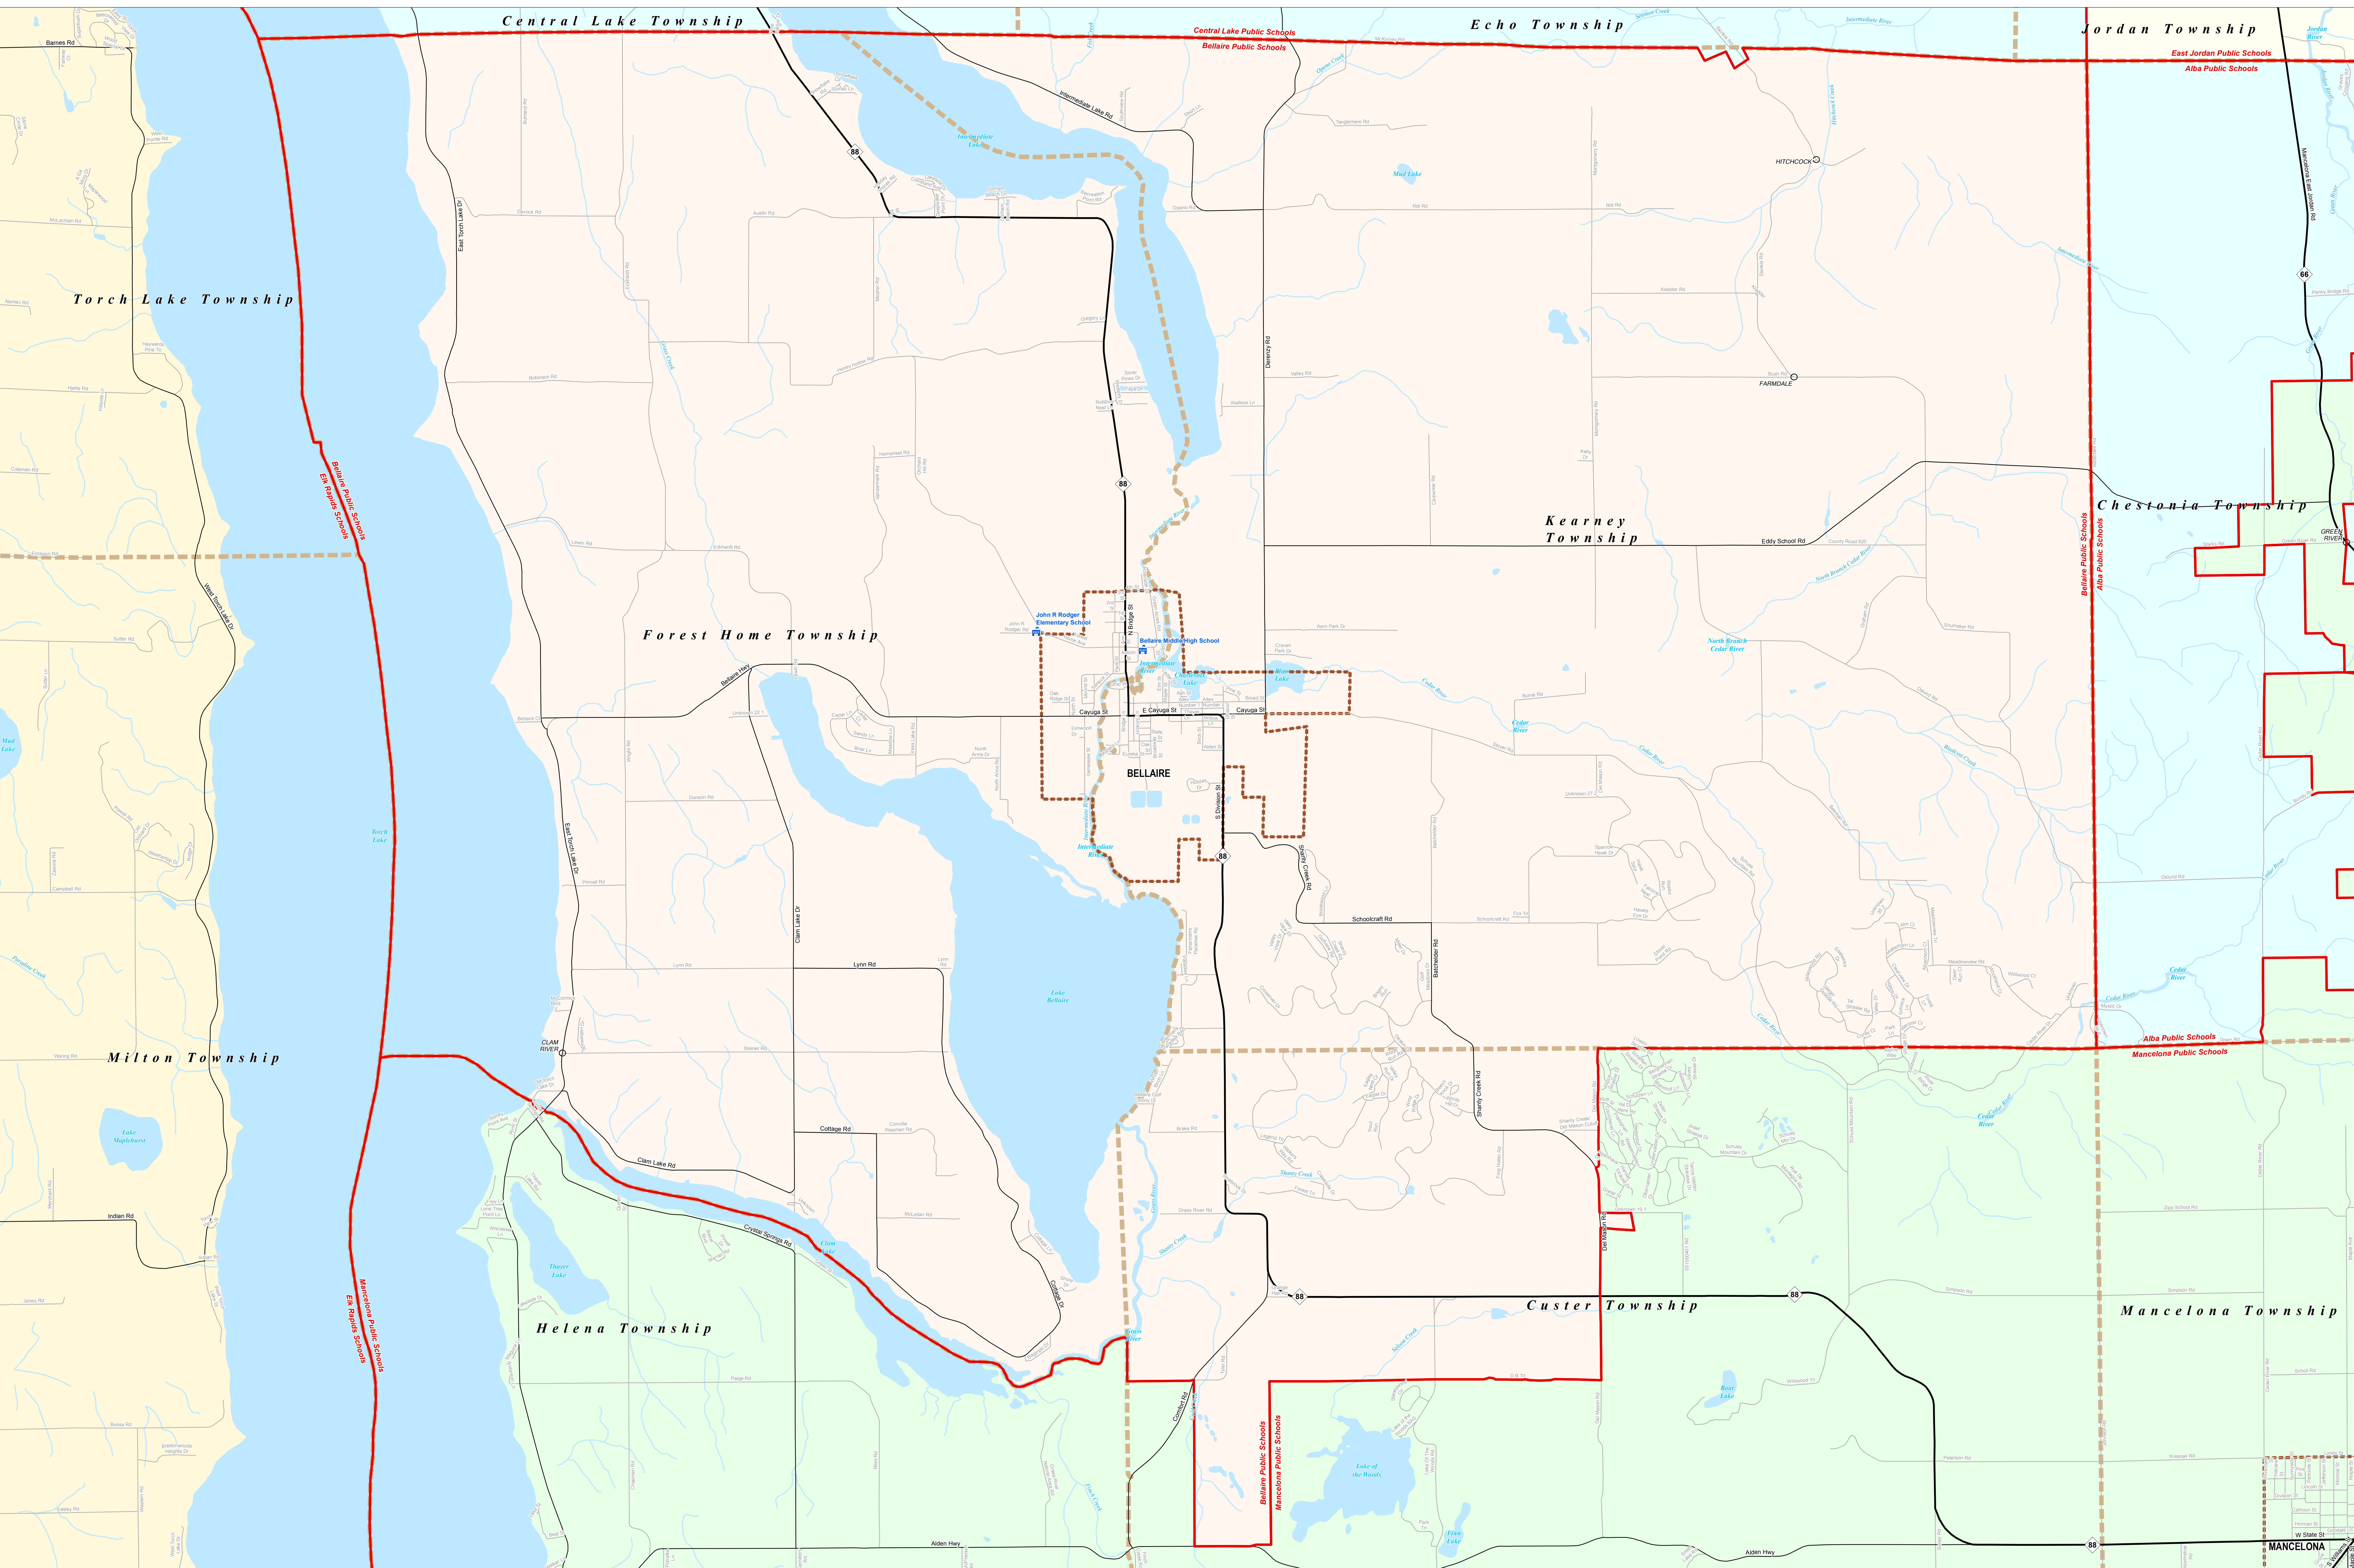

BELLAIRE PUBLIC SCHOOLS

Traverse Bay Area ISD

0 0.25 0.5 Miles

Legend	
School District	Unincorporated Place
County	School
City	Freeway
Township	Highway
Village	Primary Road
Census Designated Place	Local Road
Railroad	Water Feature
	River, Stream, or Drain

Source: Michigan Geographic Framework, v13a

MANCERONA